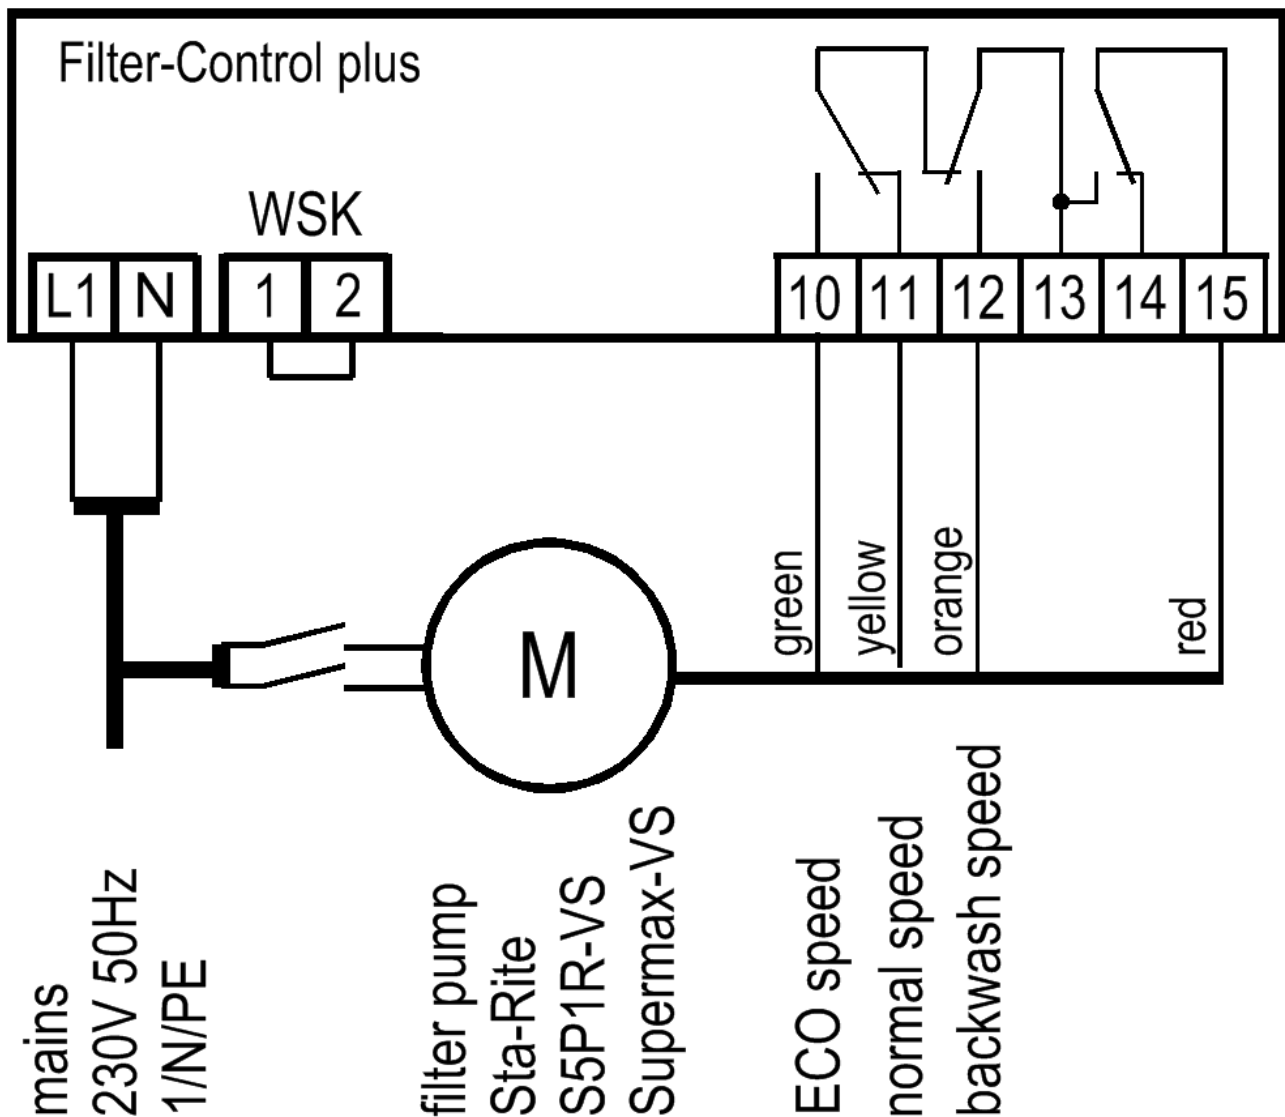

Supplement to the installation instructions

Filter-Control-Plus

CE

Mains connection when using a Sta-Rite Supermax VS pump

A Sta-Rite Supermax VS pump can be connected directly to the Filter-Control-plus. The speed control is connected to terminals 10-15.

The power supply for the pump must be provided separately from the mains and cannot be provided by the Filter-Control-plus.

A bridge must be inserted between the two terminals 1 and 2 (winding protection contact).

The operating instructions for the pump must be observed!

OSF Hansjürgen Meier

Elektrotechnik und Elektronik GmbH & Co KG
Eichendorffstraße 6
D-32339 Espelkamp
E-Mail: info@osf.de
Internet: www.osf.de

Subject to changes **OSF** 11/2020